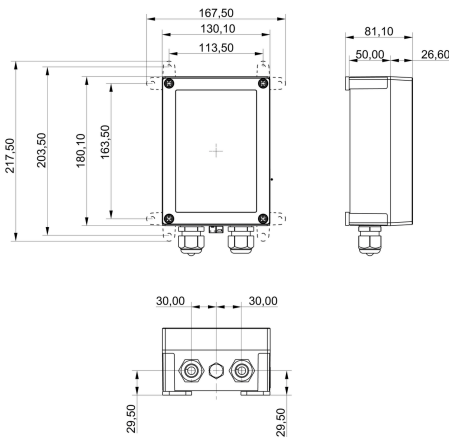

OPTIME-GATEWAY-T-NOSIM-EU-AP [↗](#)

Gateway

Gateway supporting Wirepas, with cellular capability, WIFI and LAN

기술 정보

Technical data

Ethernet Wi-Fi (IEEE 802.11 b/g/n)	Communication to local access point
IP66	Ingress Protection
≈ m	0.75 kg 중량

Power Supply

wide range, 100-250V, 50/60 Hz	Power supply
none	Alternative power supply

Additional information

yes	Outdoor use
no	Opt. external antenna (LTE)

Main Dimensions & Performance Data

L	210 mm	Length
B	130 mm	Width
h	80 mm	Height